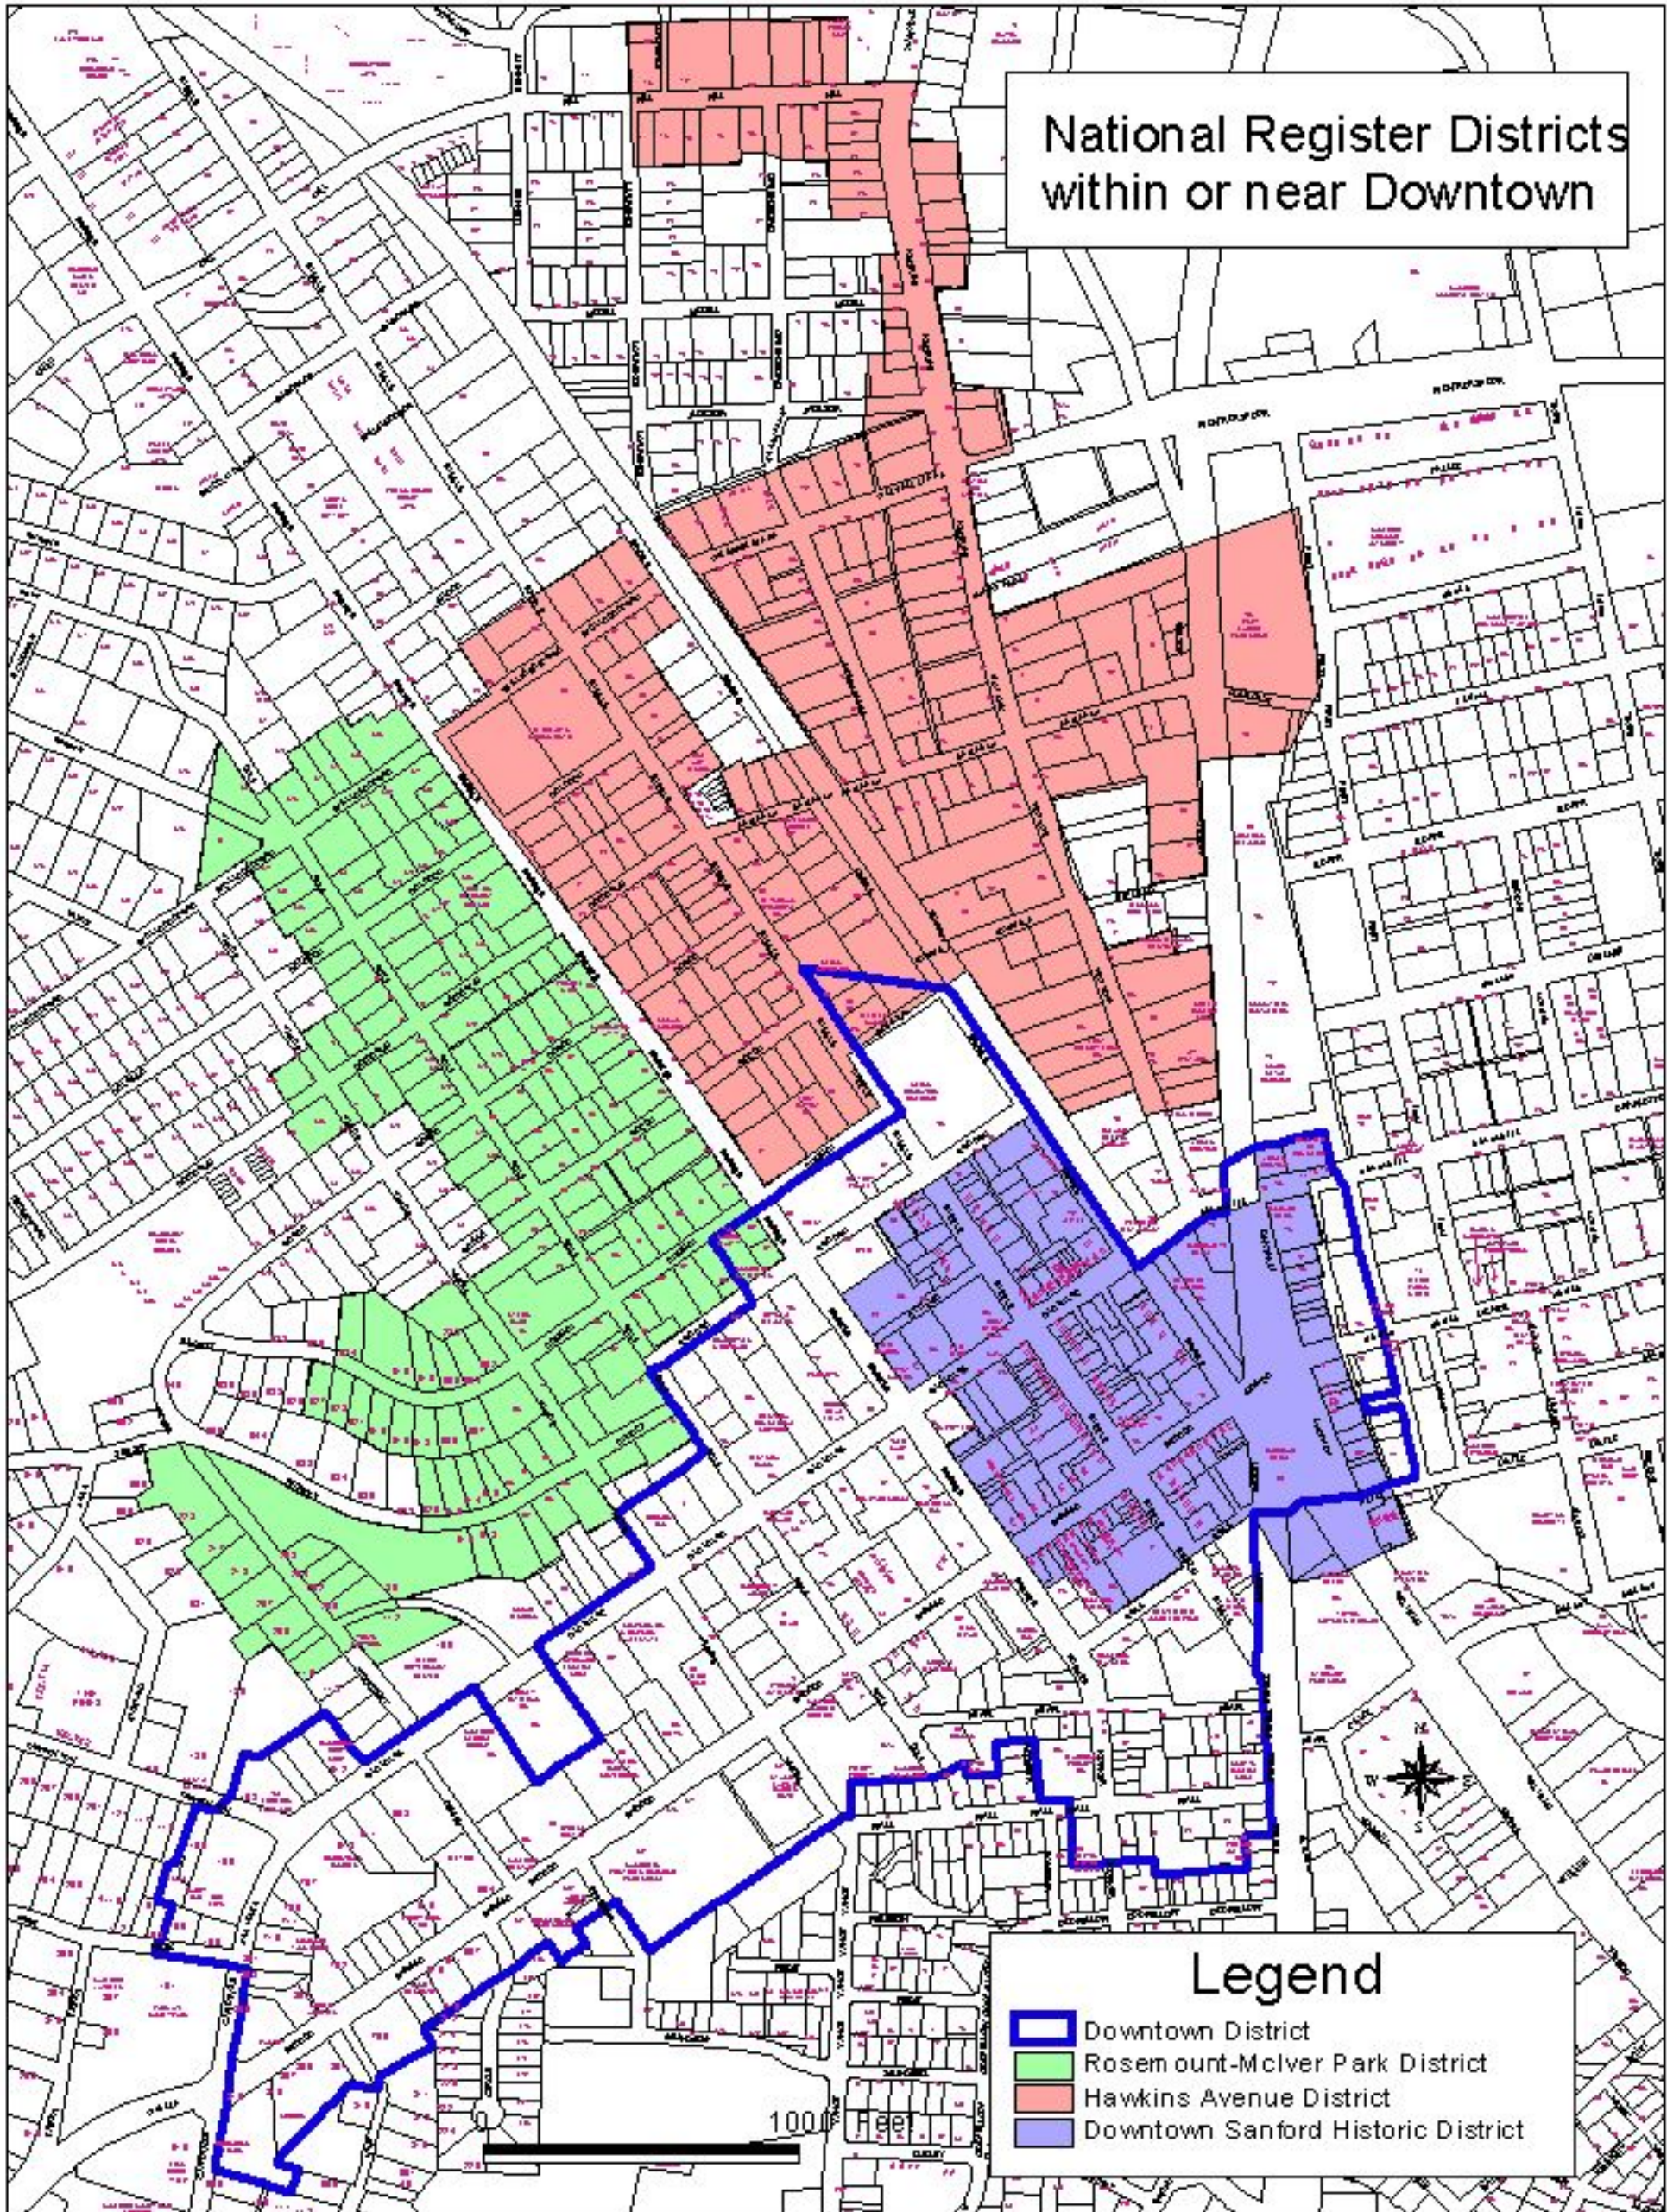

National Register Districts within or near Downtown

Legend

-  Downtown District
-  Rosemont-McIver Park District
-  Hawkins Avenue District
-  Downtown Sanford Historic District